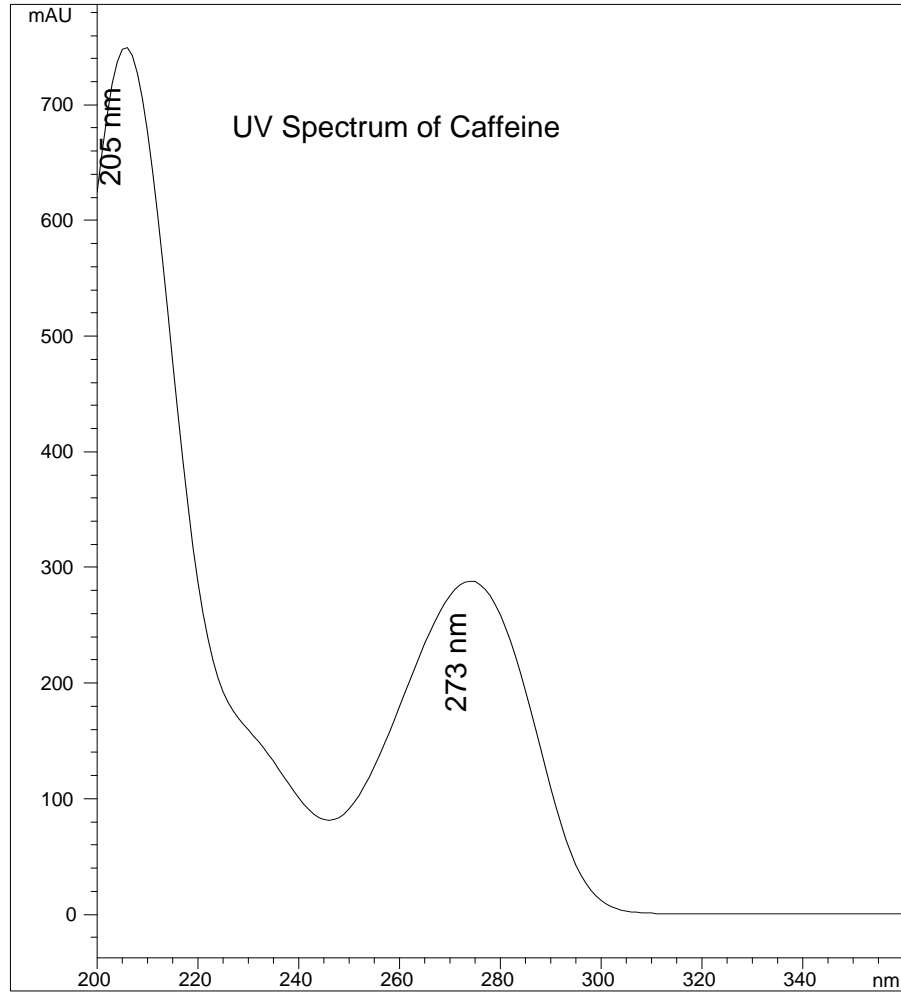

# Spectrum of Caffeine- In Resolution Test Mixture (RTM)

[www.mtc-usa.com](http://www.mtc-usa.com)

MicroSolv Technology Corporation