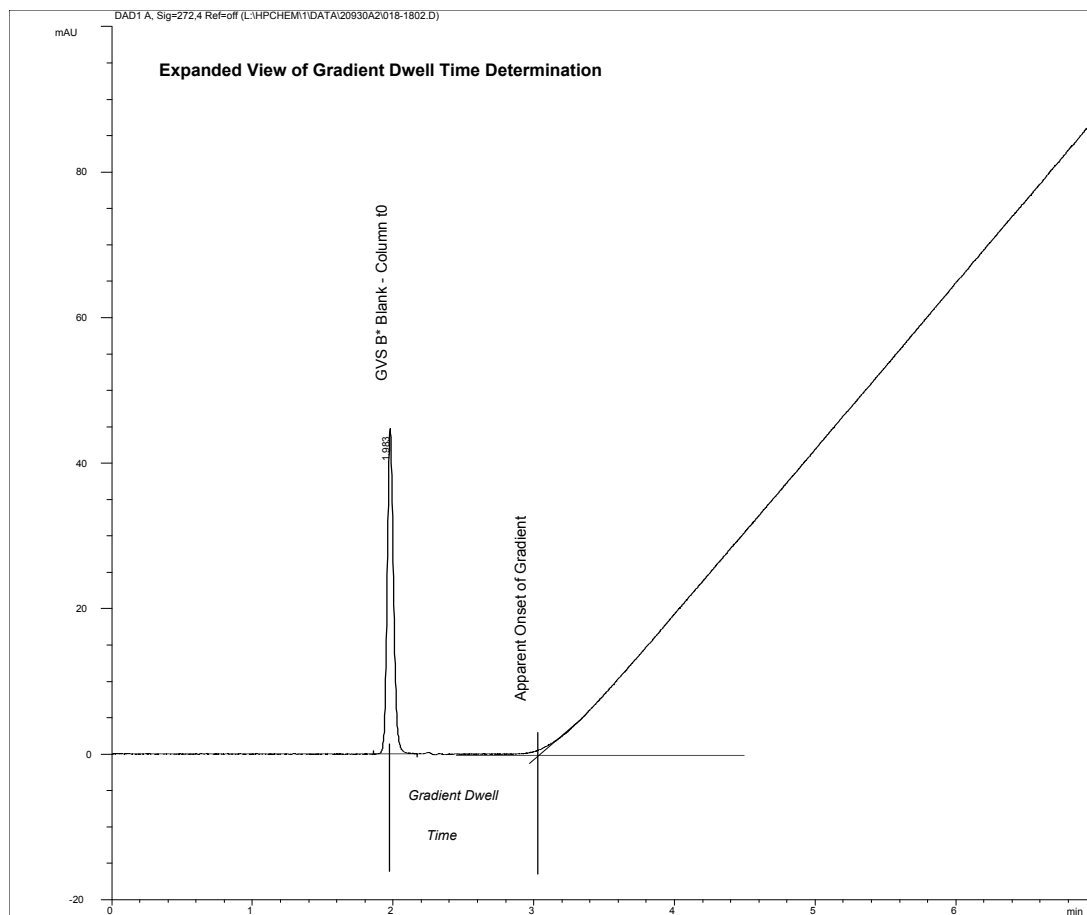

GRADIENT DWELL VOLUME

103 Brighton Avenue
Long Branch, NJ 07740 USA
732-229-3400 Fax. 732-229-2403
Email: info@microsolvtch.com
www.microsolvtch.com